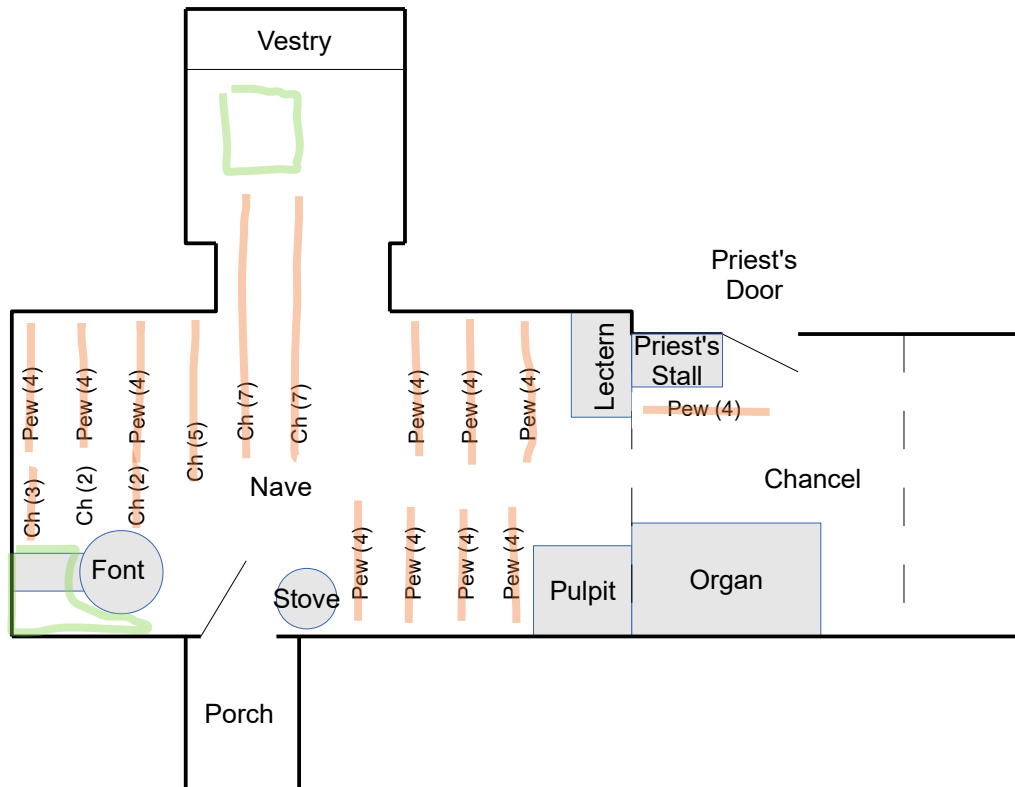

Orchardleigh Church seating plan with chairs for 90

Notes:

The access to the Priest's Door must be kept clear at all times as an emergency exit

With chairs and standing by the font and in Champney's Chapel, the church seats:

Nave 68
 Chancel 4
 Standing 18

Total 90